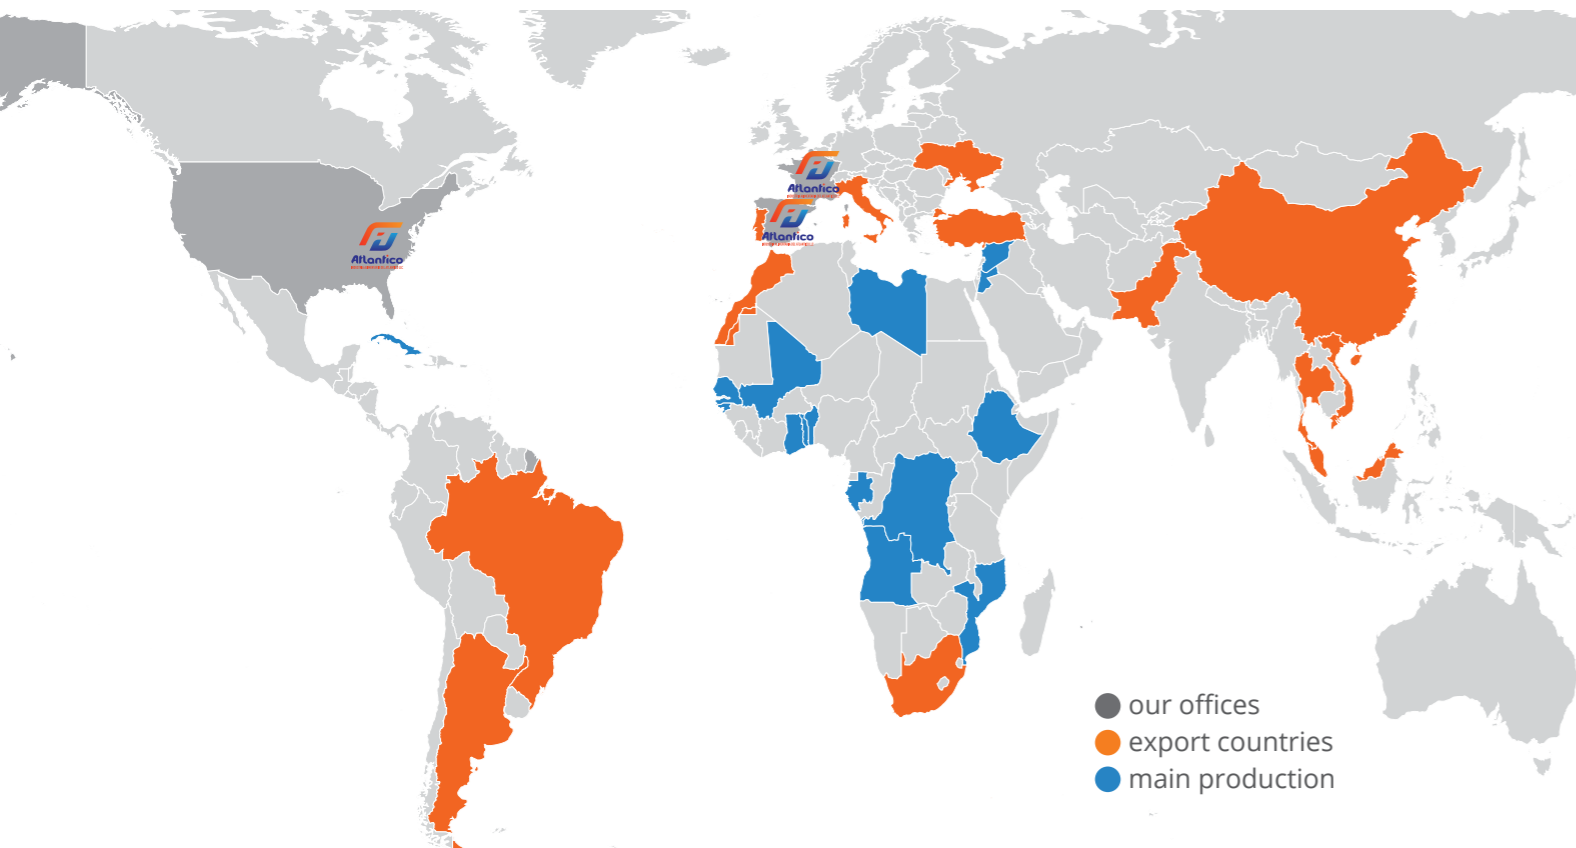

INDUSTRIA ALIMENTARIA DEL ATLANTICO LLC was created with the idea to offer to our customers the best quality and prices directly from origin and to add our best services to always simplify the buyers import procedures.

Our head offices is located in Miami, USA and some strategic departments such as, logistic, and sales are located in Spain and France, from where we attend and channel business to more than 20 countries.

Our company has become one of the mayor producers and exporters of all types of bakery products. Cakes, Compound Chocolate, Biscuits, Wafers and all types of Special Biscuits.

Our presence in Africa and Middle East is growing at huge steps, in many of these countries our products are number one in sales and quality, and our products range is large enough to satisfy all the needs that a distributor can have in this products category.

Our years of experience and long established contacts allow us to assist our customers in their purchasing choices, and ensure that the entire order will be a successful for sales but also to enjoy a competitive edge in the world of global logistics and shipping.

Our team ensures that our products are produced as per the market needs and are delivered to suit the necessary timelines.

1 Brawo Desire Coated Cake with Chocolate Filling

Code No	Weight	Quantity in box
2031	40	24x6
40 HC CONTAINER / 2300		

Code No	Weight	Quantity in box
2032	40	24x6
40 HC CONTAINER / 2300